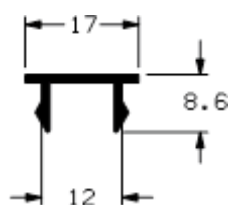

TEMPERADO 10mm

AL-05

AL-10

AL-12

AL-13

AL-17