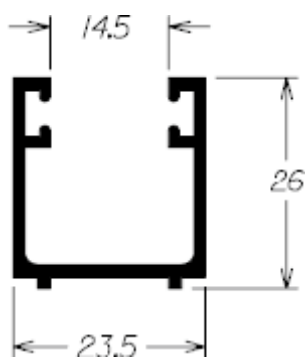

TEMPERADO 10mm

AL-05

AL-06

AL-10

AL-12

AL-13

AL-17